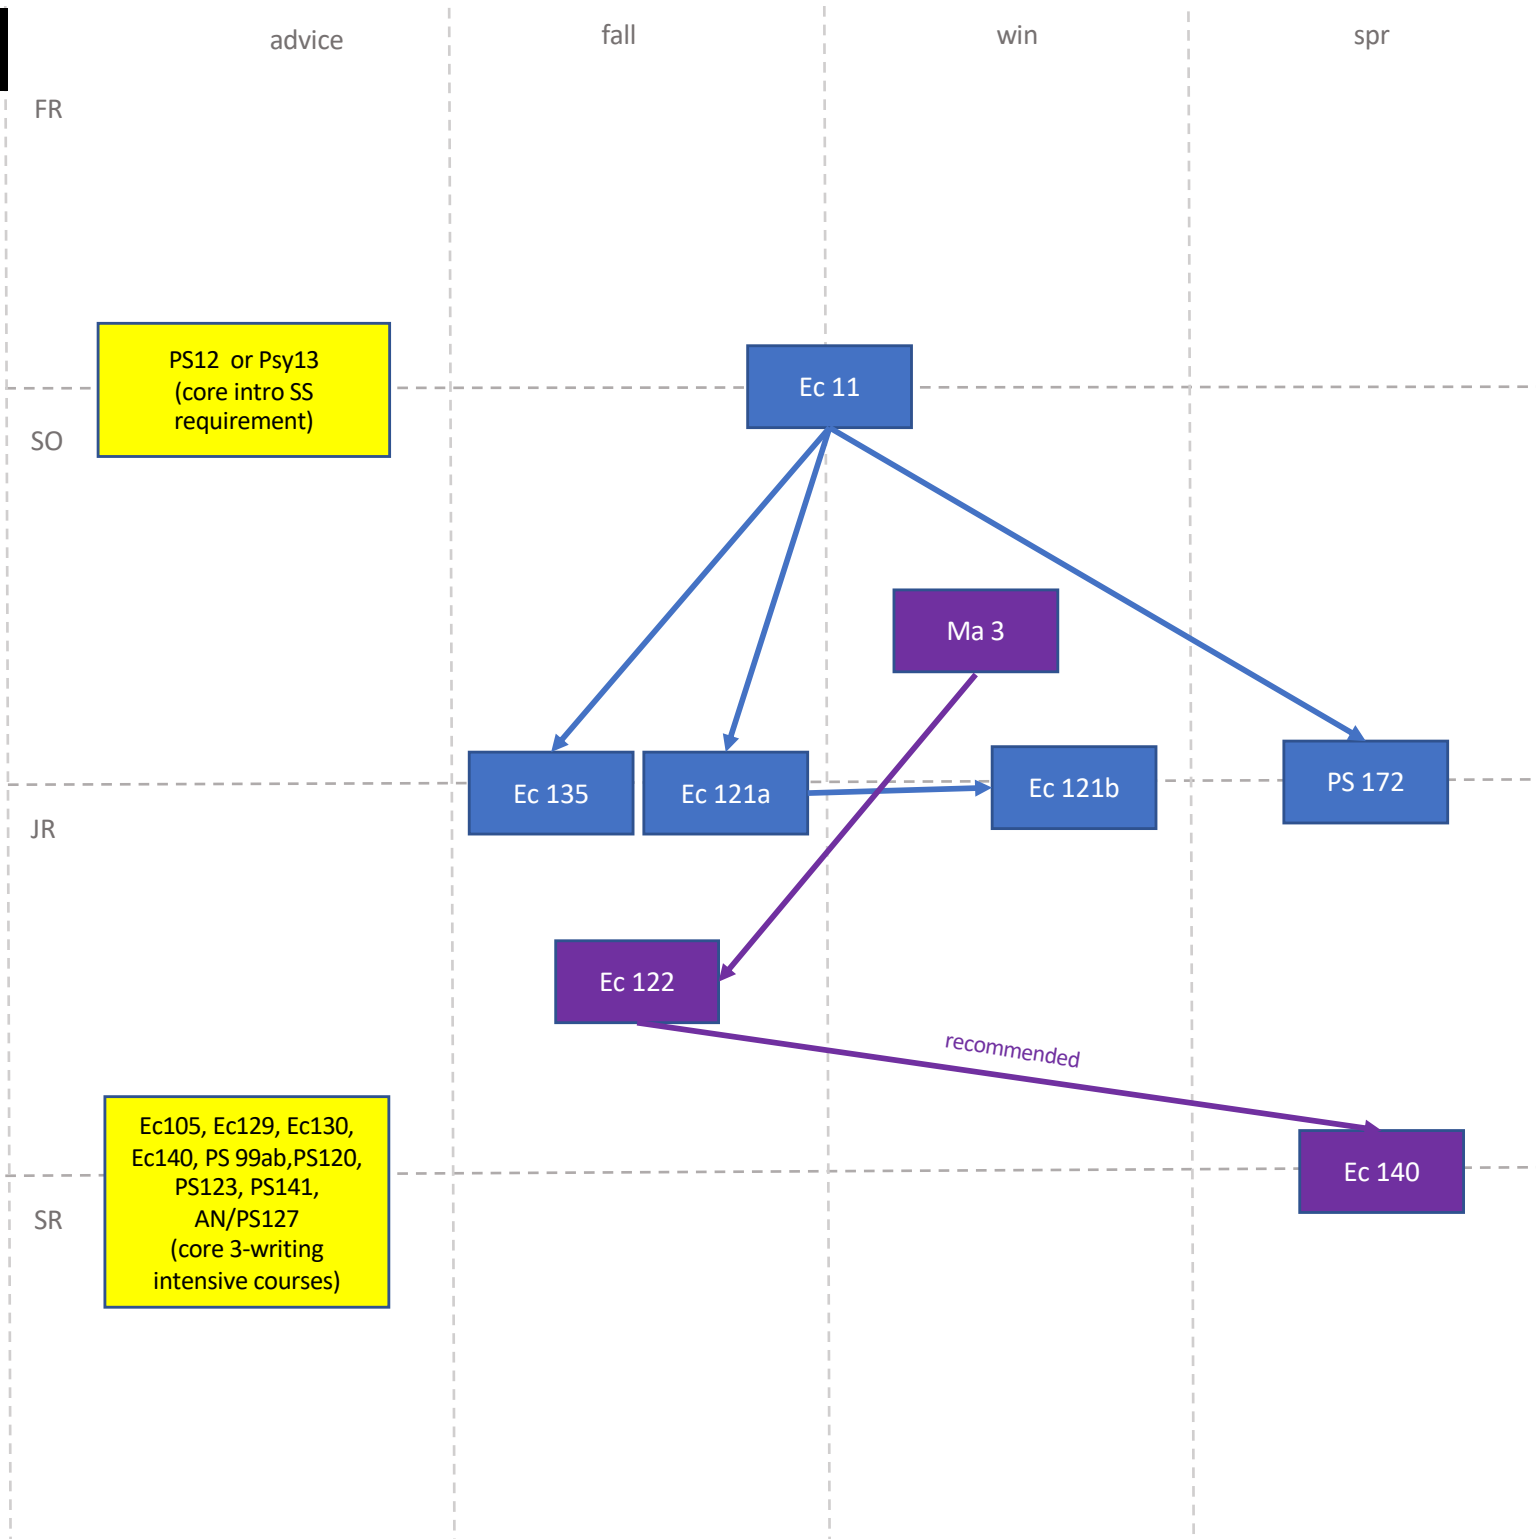

BEM

MAJOR REQUIREMENTS

- Intro: Ec11
- Data: Ma 3, Ec122
- Theory: PS172
- BEM courses:
 - ++ BEM 102 & BEM 103
 - ++ 3 out of BEM 104, BEM 105, BEM 110 or BEM 117
- 5 additional advanced from any BEM course or from:
 - ++ BEM: any course (except those used above)
 - ++ Ec: 105, 112, 121ab, 129, 131, 135, 160abc
 - ++ PS12, Psy13, An127
 - ++ ACM113, ACM116 Ma112a, Ma144ab, CS/Ec 149, Ge 118
 - ++ At most one from: CS 155, CS 156a, IDS/CS 157.
 - ++ other courses with permission of EM option representative
- 45 extra unis in courses in math, science, social science or engineering (number 10+, intro labs do not count)
- Writing requirement: En/Wr 84 (or 3-unit course in oral communication + scientific writing requirement course) (must be taken for grade)

REMAINING HSS CORE REQUIREMENTS FOR MAJORS:

- Two intro Hum courses
- Two advanced Hum courses

ECON

MAJOR REQUIREMENTS

- Intro: Ec11
- Theory: Ec121a,b & PS172
- Data: Ma3 & Ec122
- Applied Micro: Ec105 or Ec135
- Macro/Growth: Ec129 or Ec130 or Ec140
- 45 extra advanced SS or Econ units:
 - ++ Any Econ100+
 - ++ Any SS100+
 - ++ BEM other than BEM102
 - ++ ACM 113
 - ++ ACM 116
- 45 extra units in advanced (100+) courses in math, science, social science or engineering
- Writing requirement: En/Wr 84 (or 3-unit course in oral communication + scientific writing requirement course) (must be taken for grade)

REMAINING HSS CORE REQUIREMENTS FOR MAJORS:

- Two intro Hum courses
- Two advanced Hum courses

POLITICAL SCIENCE

MAJOR REQUIREMENTS

- Intro: PS 12
- Theory: PS132
- Data: Ma 3, Ec122
- Four courses taken from:
PS 120 PS123 PS130
PS135 PS139 PS 141ab
PS 148ab PS172
- Research seminar: PS99ab
- 36 extra advanced units (course number 100+) in SS, PolSci, Econ, Psy or History
- 36 extra unis in advanced (100+) courses in math, science, social science or engineering

REMAINING HSS CORE REQUIREMENTS FOR MAJORS:

- Two intro Hum courses
- Two advanced Hum courses