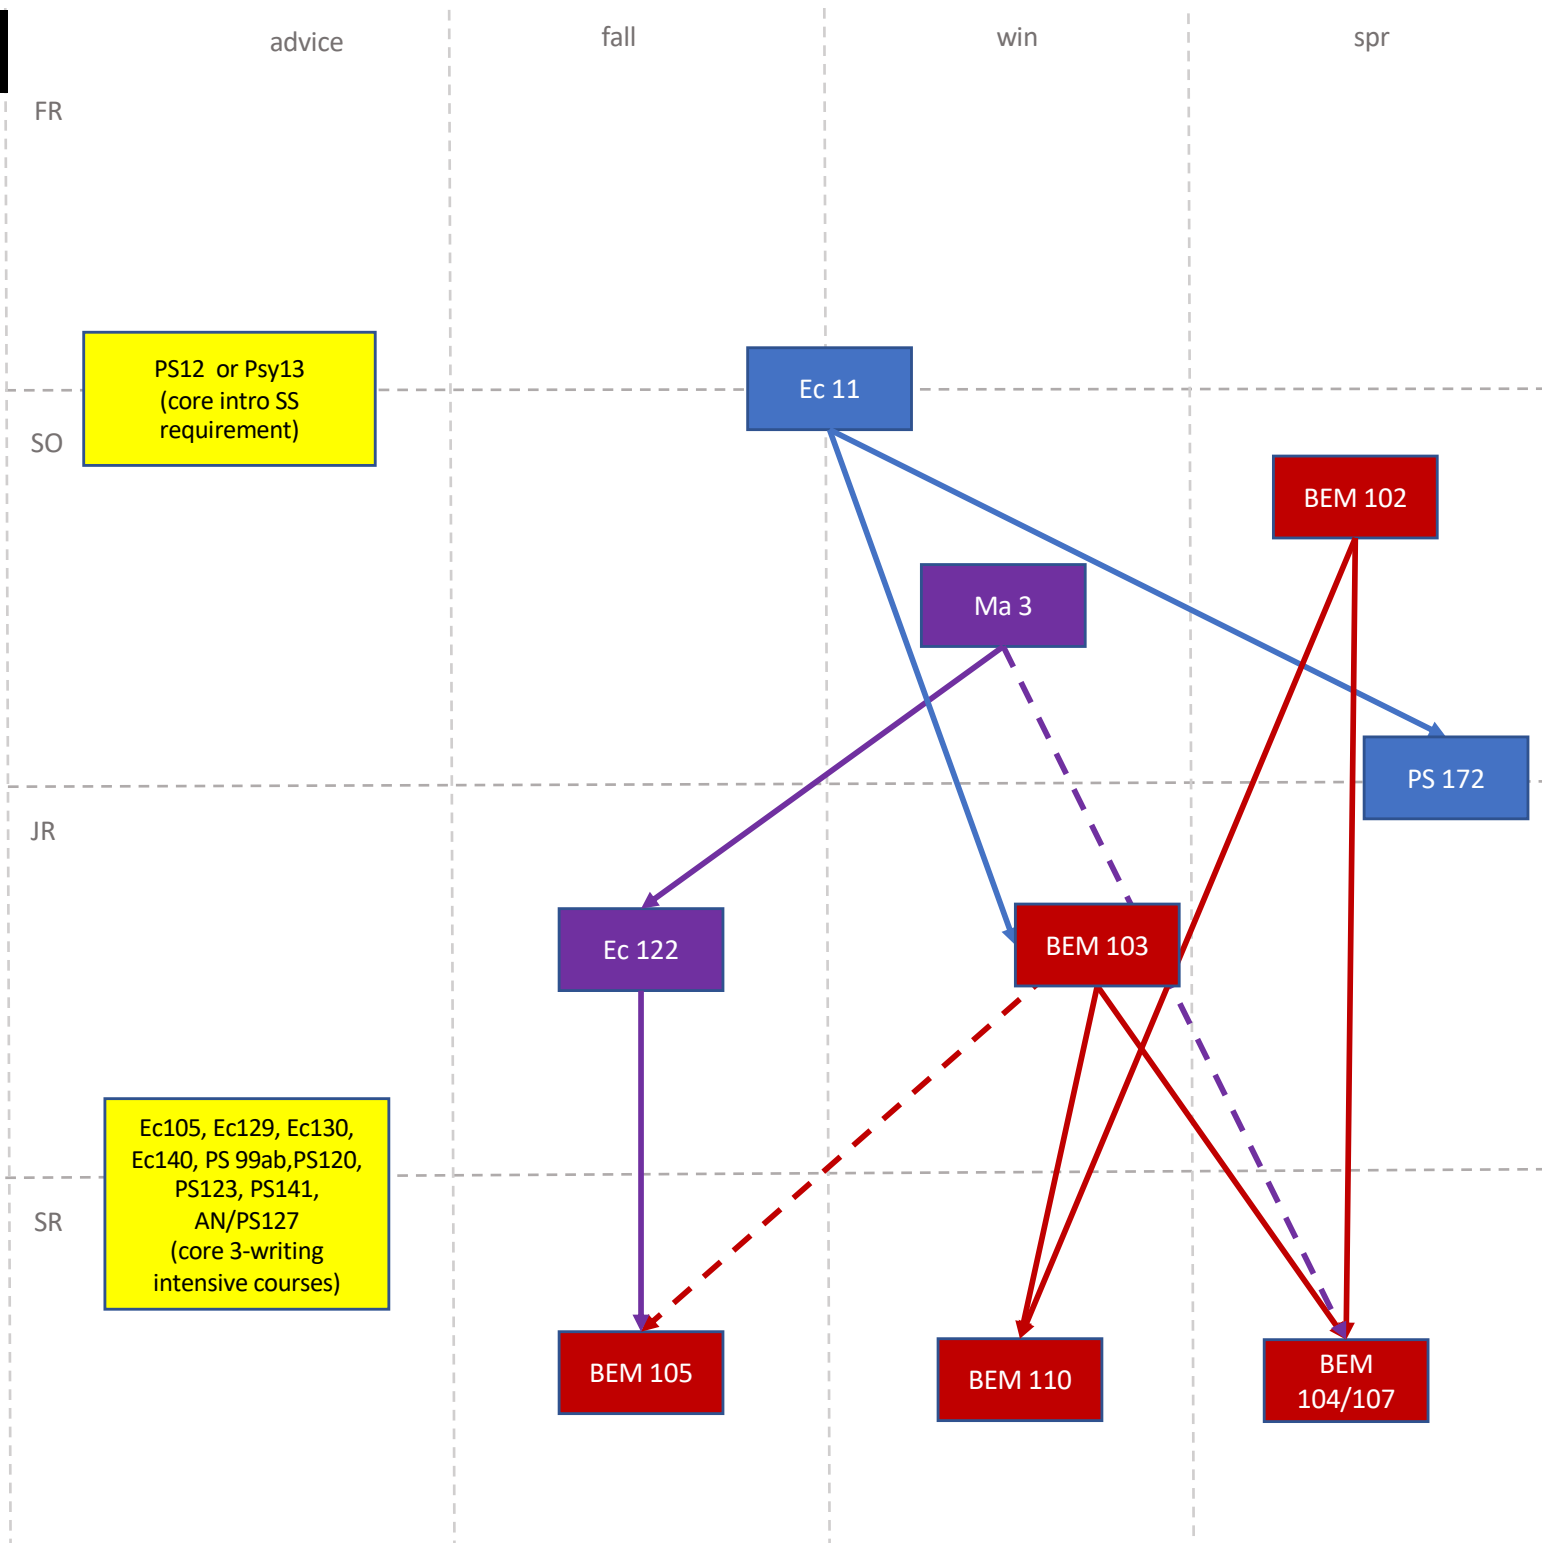

BEM

MAJOR REQUIREMENTS

- Intro: Ec11
- Data: Ma 3, Ec122
- Theory: PS172
- BEM courses:
 - ++ BEM 102 & BEM 103
 - ++ 3 out of BEM 104, BEM 105, BEM 110 or BEM 117
- 5 additional advanced from any BEM course or from:
 - ++ BEM: any course (except those used above)
 - ++ Ec: 105, 112, 121ab, 129, 131, 135, 160abc
 - ++ PS12, Psy13, An127
 - ++ ACM113, ACM116 Ma112a, Ma144ab, CS/Ec 149, Ge 118
 - ++ At most one from: CS 155, CS 156a, IDS/CS 157.
 - ++ other courses with permission of EM option representative
- 45 extra unis in courses in math, science, social science or engineering (number 10+, intro labs do not count)
- Writing requirement: En/Wr 84 (or 3-unit course in oral communication + scientific writing requirement course) (must be taken for grade)

REMAINING HSS CORE REQUIREMENTS FOR MAJORS:

- Two intro Hum courses
- Two advanced Hum courses

ECON

MAJOR REQUIREMENTS

- Intro: Ec11
- Theory: Ec121a,b & PS172
- Data: Ma3 & Ec122
- Applied Micro: Ec105 or Ec135
- Macro/Growth: Ec129 or Ec130 or Ec140
- 45 extra advanced SS or Econ units:
 - ++ Any Econ100+
 - ++ Any SS100+
 - ++ BEM other than BEM102
 - ++ ACM 113
 - ++ ACM 116
- 45 extra units in advanced (100+) courses in math, science, social science or engineering
- Writing requirement: En/Wr 84 (or 3-unit course in oral communication + scientific writing requirement course) (must be taken for grade)

REMAINING HSS CORE REQUIREMENTS FOR MAJORS:

- Two intro Hum courses
- Two advanced Hum courses

POLITICAL SCIENCE

MAJOR REQUIREMENTS

- Intro: PS 12
- Theory: PS132
- Data: Ma 3, Ec122
- Four courses taken from:
PS 120 PS123 PS130
PS135 PS139 PS 141ab
PS 148ab PS172
- Research seminar: PS99ab
- 36 extra advanced units (course number 100+) in SS, PolSci, Econ, Psy or History
- 36 extra unis in advanced (100+) courses in math, science, social science or engineering

REMAINING HSS CORE REQUIREMENTS FOR MAJORS:

- Two intro Hum courses
- Two advanced Hum courses